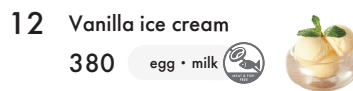

13
Cassis sherbet
380

egg · milk