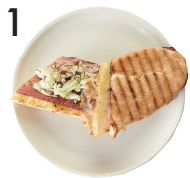

SANDWICH & PIZZA

is allergy information.

1
Bacon, cabbage, cheese
900

milk · wheat · pork

2
Shrimp, avocado
900

shrimp · milk · wheat

3
Margherita pizza
1650

milk · soy · wheat

4
Pepperoni pizza
1650

milk · soy · wheat · pork

※ All prices are tax-excluded.

RICE BOWL

5
Spice chicken curry
(Hot)
1380

milk · soy
chicken · apple

6
Pulled beef curry
(medium-spicy)
1380

wheat · milk · orange · beef · sesame
soy · chicken · apple · gelatin